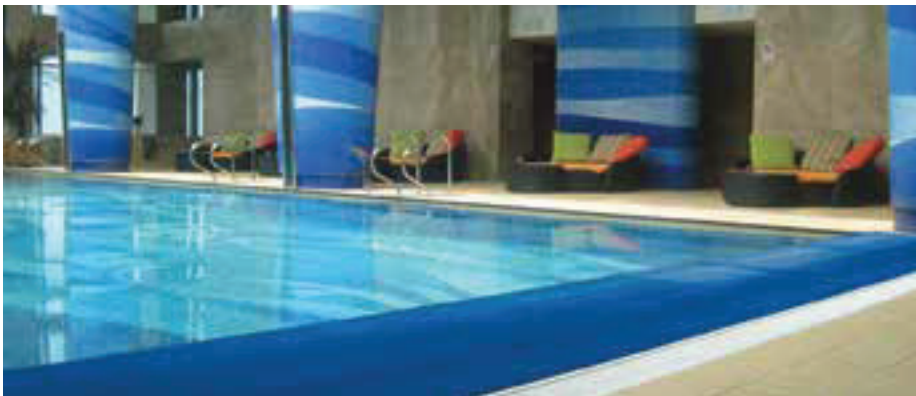

3M™ SAFETY-WALK™ WET AREA MATTING 3200

Remarkable slip resistance in wet areas with heavy traffic

FEATURES	ZONES	1	2	3	4
Z-web design provides uniform foot support Durable - won't flatten over time Open construction allows water to drain through, helping keep surfaces drier Enhances slip resistance, helping reduce falls Anti-microbial coating provides resistance to mildew, fungus and odors in the mat Common Uses—poolside, locker rooms, hydrotherapy rooms, saunas					

MR Credit 5 (1-2 points)

POSSIBLE LEED V 4 CREDITS

MR Sourcing of Raw Materials (up to 2 points)

Blue

Tan

3M™ SAFETY-WALK™ WET AREA MATTING 1500

Comfort and safety for barefoot traffic

FEATURES	ZONES	1	2	3	4
Cushioned vinyl loops provide comfortable surface for barefoot traffic Coiled vinyl loops reduce impact of dropped items that may otherwise shatter and be a danger to barefoot traffic Open construction allows water to drain through, helping keep surfaces drier Improves slip resistance, helping reduce falls Anti-microbial coating provides resistance to mildew, fungus and odors in the mat Common Uses—poolside, locker rooms, beneath water fountains					