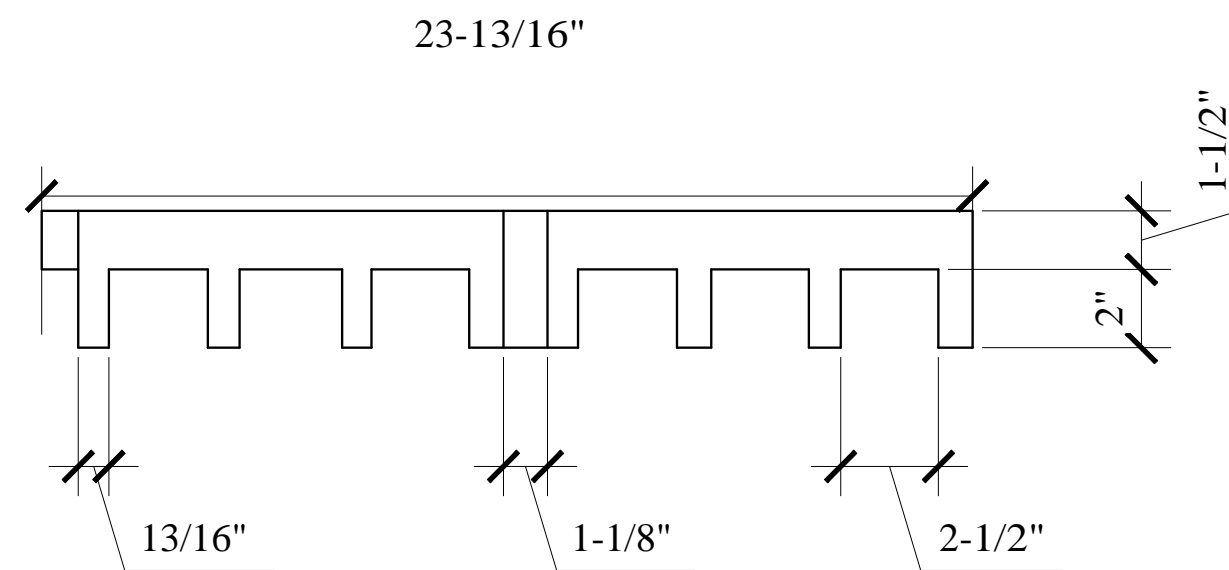

Blue Sky Playground Interlocking Tile 4.25 Inch

BOTTOM

TOP

SIDE 1

SIDE 2