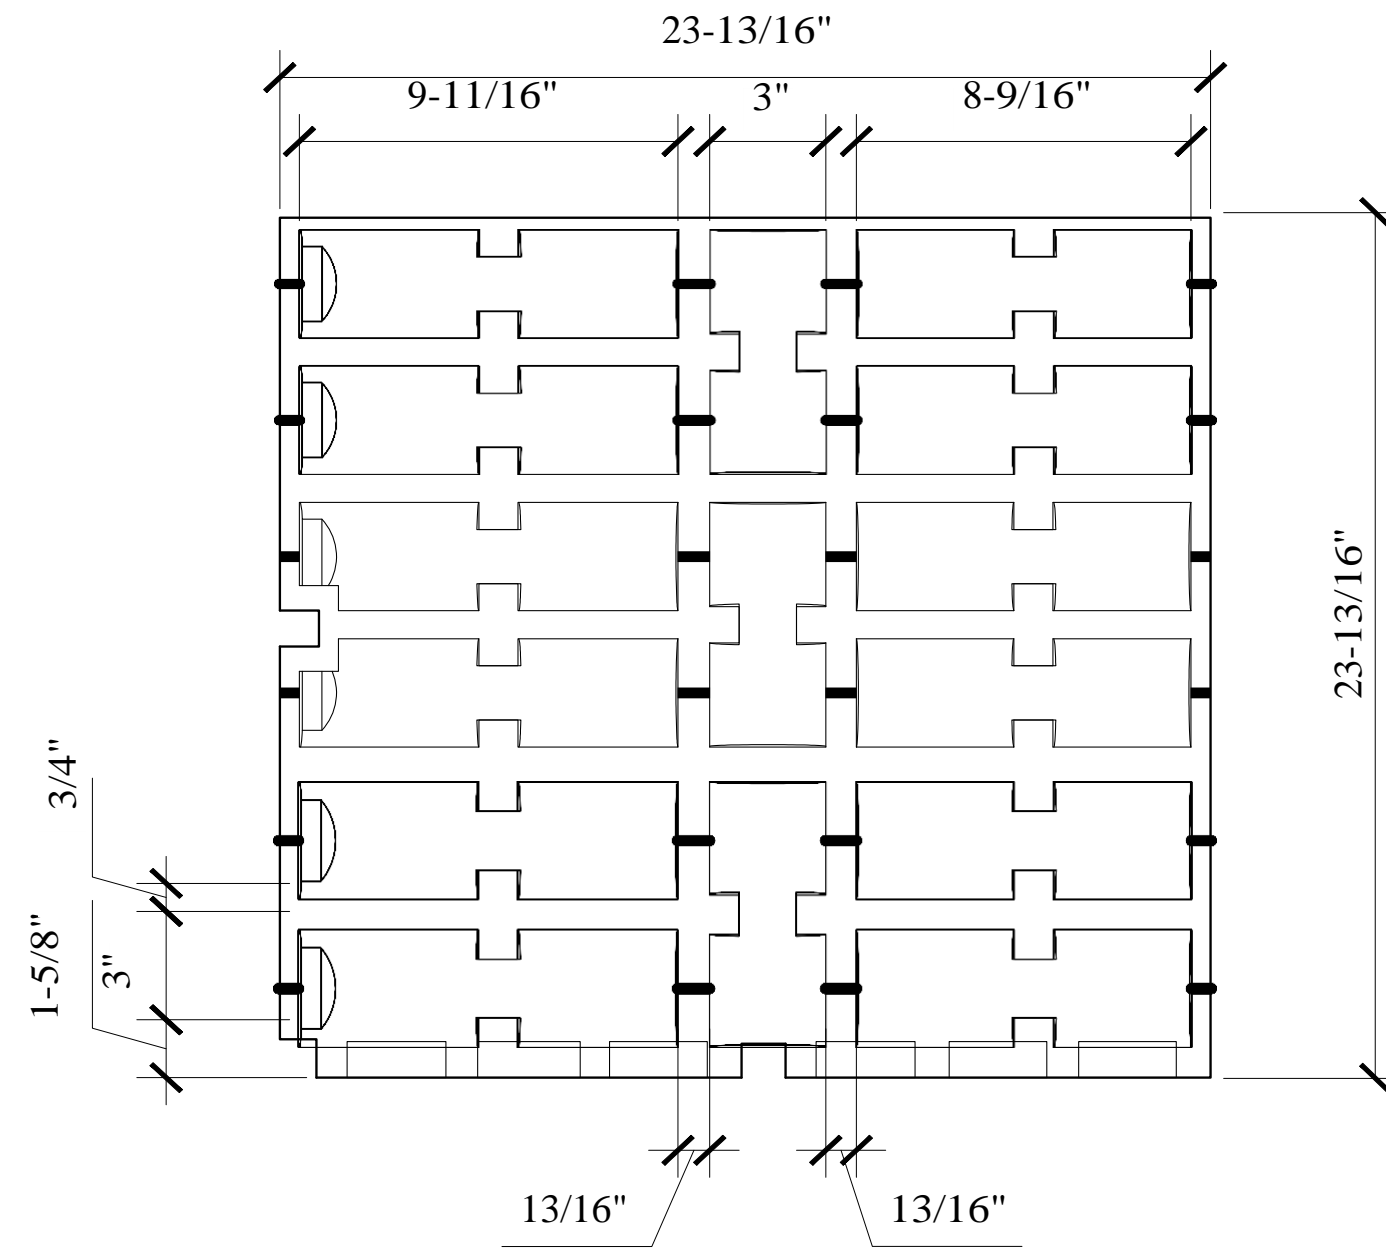

Blue Sky Playground Interlocking Tile 4.25 Inch

BOTTOM

TOP

SIDE 1

SIDE 2