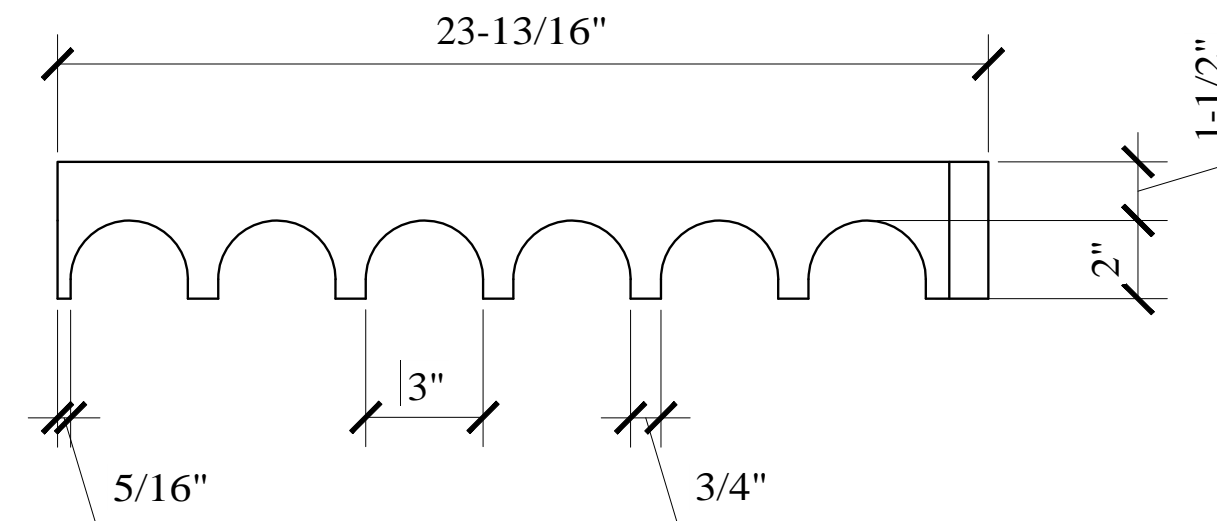

Blue Sky Playground Interlocking Tile 4.25 Inch

BOTTOM

TOP

SIDE 1

SIDE 2