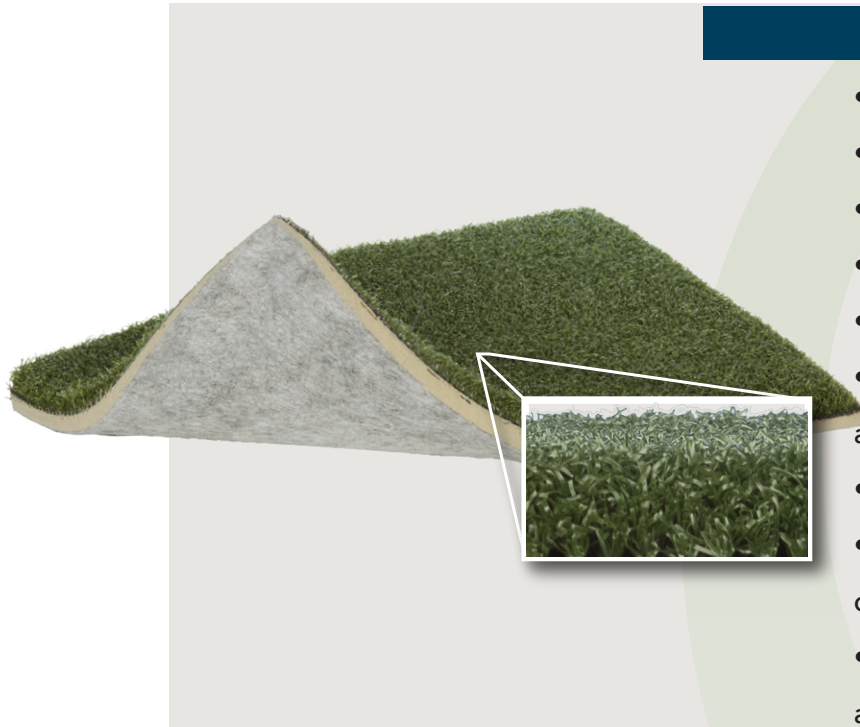

## FEATURES AND BENEFITS

- High performance quality
- Reacts naturally
- Improved durability and safety
- Virtually maintenance free
- Clean and can be cleaned easily
- Consistent performance over time and use
- No sliding/great traction
- Soft on pet's paws yet durable for constant practice
- Attached 5mm foam for extra support and comfort.

## APPLICATION

This is a very versatile product that can be used for numerous applications. It is an excellent putting surface that provides a very realistic roll with natural speed. This product can be installed indoors or outdoors on concrete or a compacted aggregate base.

# TRUE TURF

PROPERTY	DESCRIPTION
Primary Yarn Polymer	Nylon
Yarn Cross Section	Texturized Nylon
Standard Colors	Turf Green
UV Stabilized	Yes
Fabric Construction	Tufted
Primary Backing	Dual layered woven polypropylene; 5mm Foam
Coating Type(s)	Greenback or Natural Rubber
Perforations	No
Texturized Nylon Denier/Ends (Thatch)	4400/8
Recommended Infill	N/A
Pile Height	9/16"
Total Weight	83 oz.
Fabric Width	15 Ft.